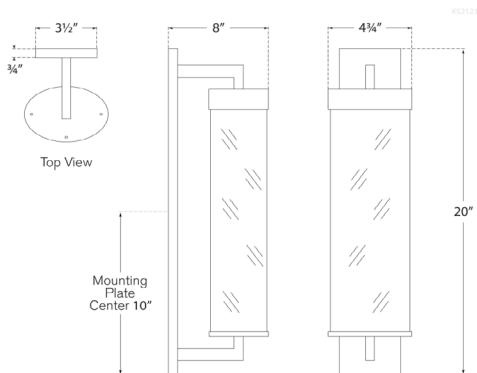

Liaison Large Bracketed Wall Sconce

KW 2123PN-CG

Materials Shown

Polished Nickel with Clear Glass

Available in

Antique-Burnished Brass

Bronze

Polished Nickel

Dimensions

O/A Height: 20"

Width: 4.75"

Extension: 8"

Backplate: 3.5" x 20" Rectangle

Socket

E12 Candelabra

Wattage

60 C11

Weight

10lbs