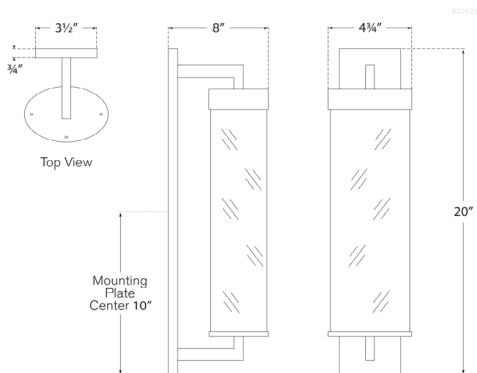

Liaison Large Bracketed Wall Sconce

KW 2123BZ-CRG

Materials Shown

ronze with Crackle Glass

Available in

**Antique-Burnished Brass
Bronze**

Polished Nickel

Dimensions

O/A Height: 20"

Width: 4.75"

Extension: 8"

Backplate: 3.5" x 20" Rectangle

Socket

E12 Candelabra

Wattage

60 C11

Weight

10lbs