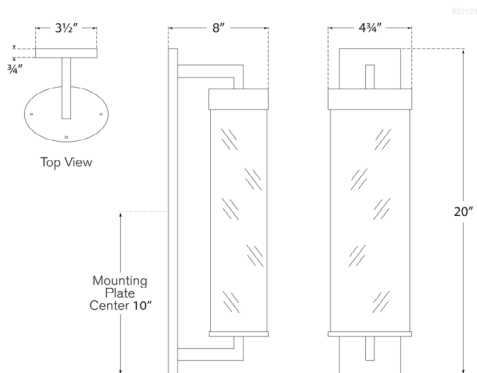

Liaison Large Bracketed Wall Sconce

KW 2123AB-CRG

Materials Shown

**Antique Burnished Brass with
Crackle Glass**

Available in

**Antique-Burnished Brass
Bronze
Polished Nickel**

Dimensions

O/A Height: 20"

Width: 4.75"

Extension: 8"

Backplate: 3.5" x 20" Rectangle

Socket

E12 Candelabra

Wattage

60 C11

Weight

10lbs